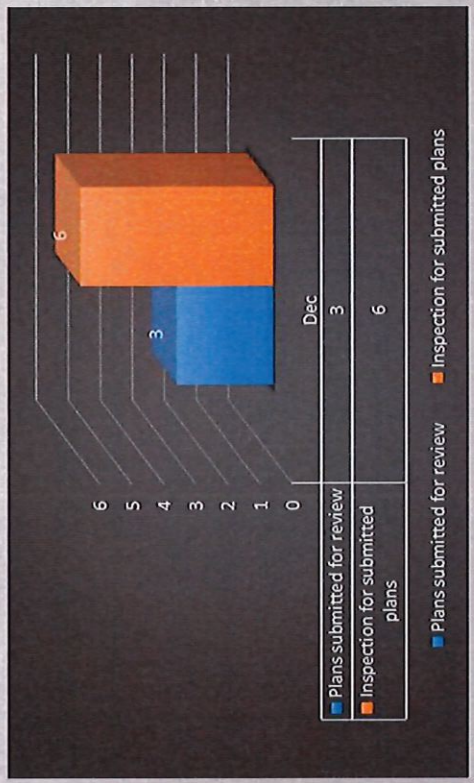

TUBAC DIST.

Significant calls

- ◆ December 25th Motor Vehicle Accident on Salero Ranch Rd. Light Extrication required, patient was not injured and refused transport
- ◆ Responded mutual aid with RRMFD for a brush fire at the shooting range on Hwy 289 that was 3-acre. We responded with a brush fire.
- ◆ Motor Vehicle accident on Exit 34 driver fell asleep and hit a construction sign. There were no serious injuries reported. Crews assessed the driver and transported

SINCE 1974

Public Education

- ◆ We adopted 29 families during the holiday season. Each child received gifts and each family received a gift card to help purchase groceries. Each family had an average of 5 family members. We received the names of each family from the schools.
- ◆ We participated in various parades and events throughout the county.