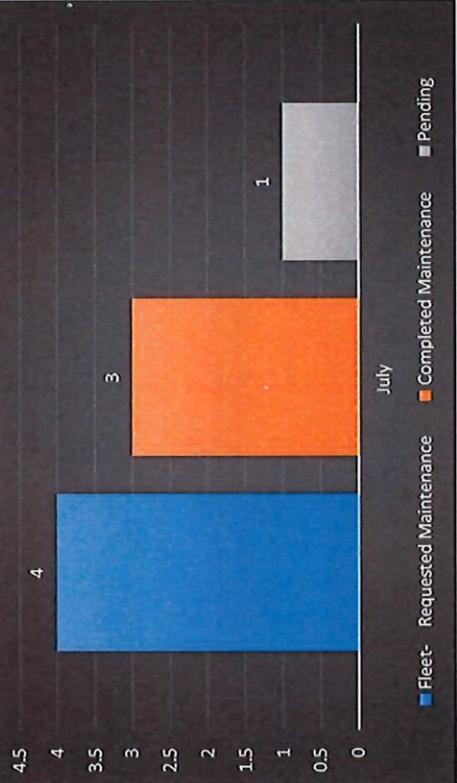

TUBAC DIST.

Significant calls

- ◆ December 25th Motor Vehicle Accident on Salero Ranch Rd. Light Extrication required, patient was not injured and refused transport
- ◆ Responded mutual aid with RRMFD for a brush fire at the shooting range on Hwy 289 that was 3-acre. We responded with a brush fire.
- ◆ Motor Vehicle accident on Exit 34 driver fell asleep and hit a construction sign. There were no serious injuries reported. Crews assessed the driver and transported

SINCE 1974

Public Education

- ◆ We adopted 29 families during the holiday season. Each child received gifts and each family received a gift card to help purchase groceries. Each family had an average of 5 family members. We received the names of each family from the schools.
- ◆ We participated in various parades and events throughout the county.