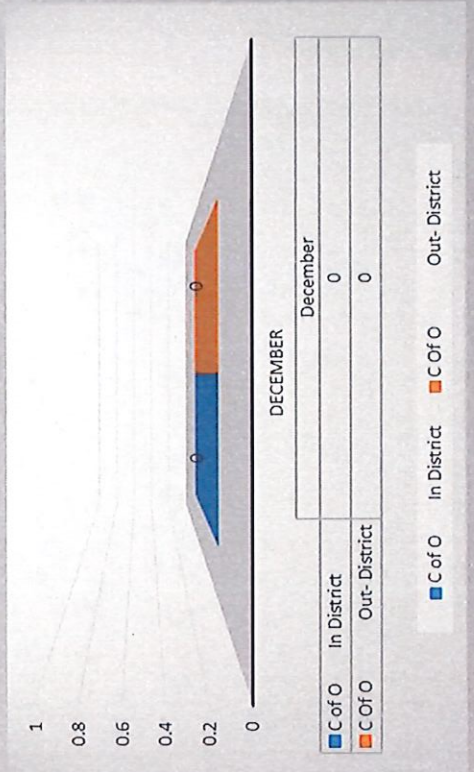

TUBAC DIST.

Significant calls

- ◆ December 25th Motor Vehicle Accident on Salero Ranch Rd. Light Extrication required, patient was not injured and refused transport
- ◆ Responded mutual aid with RRMFD for a brush fire at the shooting range on Hwy 289 that was 3-acre. We responded with a brush fire.
- ◆ Motor Vehicle accident on Exit 34 driver fell asleep and hit a construction sign. There were no serious injuries reported. Crews assessed the driver and transported

SINCE 1974

Public Education

- ◆ We adopted 29 families during the holiday season. Each child received gifts and each family received a gift card to help purchase groceries. Each family had an average of 5 family members. We received the names of each family from the schools.
- ◆ We participated in various parades and events throughout the county.